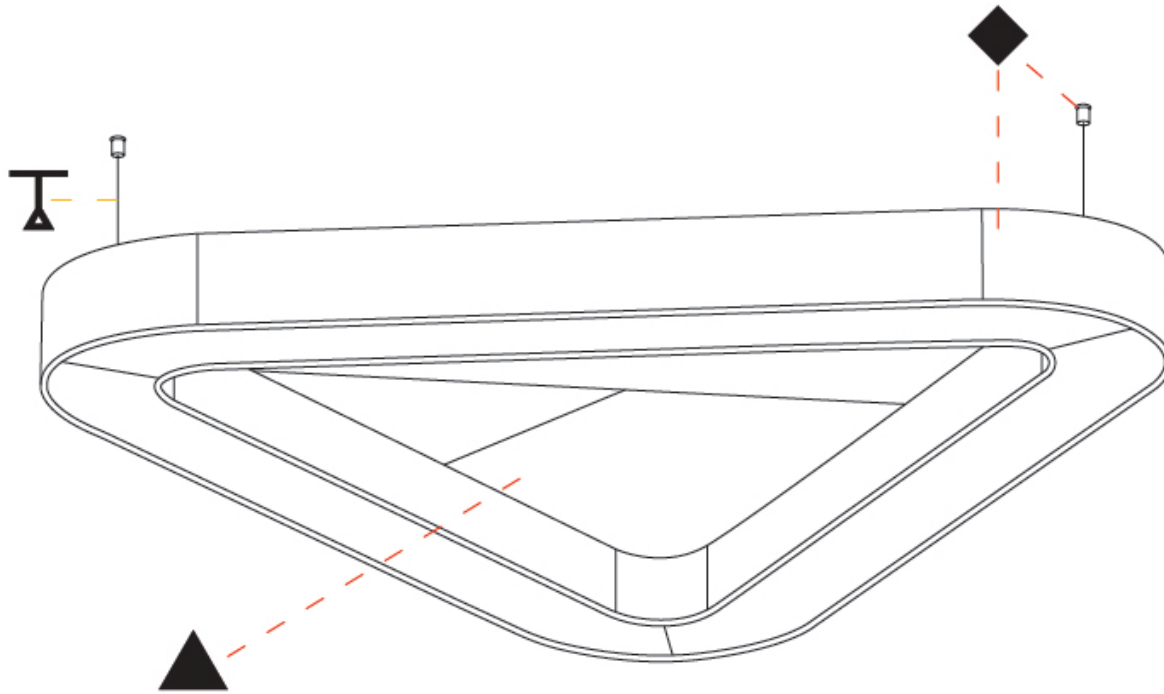

VICTORY ACOUSTIC SUSPENSION

A300746-

PROJECT	_____
TYPE	_____
SPECIFIER	_____
QUANTITY	_____
DATE	_____