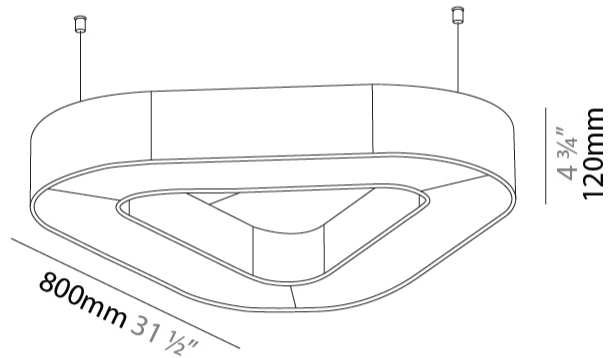

GENERAL

Series: Victory Acoustic
Brand: Prolicht
Division: Architectural
Mounting Type: Suspension
Mounting Location: Ceiling
Subcategory: Acoustic

PHYSICAL

Shape: Round
Length (mm): 800
Length (in): 31 1/2
Width (mm): 752
Width (in): 29 5/8
Height (mm): 120
Height (in): 4 3/4
Light Distribution: Direct
Diffuser: PMMA - Opal / Micro-Prism
Fixture Finish: SSR / BKV / CWI / CRY / HAB / UFT / ITA / RUA / FTG / MYG / LOD / PUS / FRO / FUP / KIA / POP / BLS / SPG / MEY / GOH / GUM / CHC / COM / ABZ / JAG / OBR / MOS / ROR
Accent Finish: ANC / ASH / BNA / BTC / BZE / CEL / EGG / EVG / FOG / FOS / FST / FUA / IRI / IRO / KHA / LIC / LIM / MER / MSN / MUS / ONX / PEA / PLU / POL / PPY / RAY / ROY / RST / STE / SWD / TAN / TAU
Fixture Material: Aluminum
Cable Details: 2 000mm / 78 3/4" or 6 000mm / 236 1/4" Transparent Cable

ELECTRICAL

Lamp Type: LED (Zhaga Standard)
Input Wattage (W): 29.4
Total Output Wattage (W): 26.3
Dimming: Non-Dimmable
Driver Included: Yes
Driver Location: Integrated
Driver Type: Constant Current - Universal
Driver Class: Class 2
Input Voltage (V): 120 - 277

LED

Color Temperature (°K): 2700 / 3000 / 3500 / 4000
Max. Delivered Lumen (lm): 2489 / 2577 / 3025 / 2640
Nominal Lumen (lm): 3830 / 3964 / 4655 / 4030
CRI: >90 CRI
Lamp Life (hrs): 50000

OPTICAL

RATINGS AND CERTIFICATIONS

Certified By: CSA Certified to UL and CSA Standards
IP rating: IP20