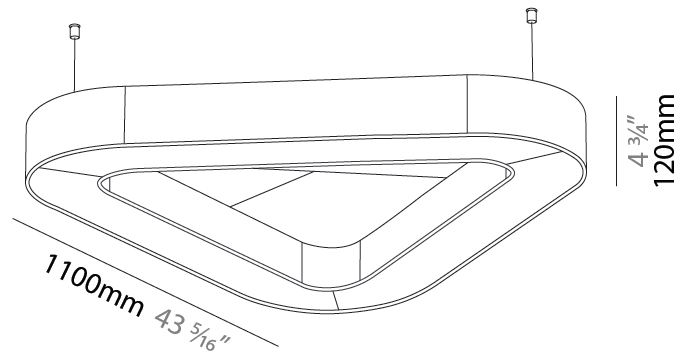

GENERAL

Series: Victory Acoustic
Brand: Prolicht
Division: Architectural
Mounting Type: Suspension
Mounting Location: Ceiling
Subcategory: Acoustic

PHYSICAL

Shape: Round
Length (mm): 1100
Length (in): 43 ⁵/₁₆
Width (mm): 1012
Width (in): 39 ¹³/₁₆
Height (mm): 120
Height (in): 4 ³/₄
Light Distribution: Direct
Diffuser: PMMA - Opal / Micro-Prism
Fixture Finish: SSR / BKV / CWI / CRY / HAB / UFT / ITA / RUA / FTG / MYG / LOD / PUS / FRO / FUP / KIA / POP / BLS / SPG / MEY / GOH / GUM / CHC / COM / ABZ / JAG / OBR / MOS / ROR
Accent Finish: ANC / ASH / BNA / BTC / BZE / CEL / EGG / EVG / FOG / FOS / FST / FUA / IRI / IRO / KHA / LIC / LIM / MER / MSN / MUS / ONX / PEA / PLU / POL / PPY / RAY / ROY / RST / STE / SWD / TAN / TAU
Fixture Material: Aluminum
Cable Details: 2 000mm / 78 3/4" or 6 000mm / 236 1/4" Transparent Cable

ELECTRICAL

Lamp Type: LED (Zhaga Standard)
Input Wattage (W): 73.4
Total Output Wattage (W): 66.3
Dimming: Non-Dimmable
Driver Included: Yes
Driver Location: Integrated
Driver Type: Constant Current - Universal
Driver Class: Class 2
Input Voltage (V): 120 - 277

LED

Color Temperature (°K): 2700 / 3000 / 3500 / 4000
Max. Delivered Lumen (lm): 3734 / 3865 / 4538 / 3929
Nominal Lumen (lm): 5745 / 5946 / 6982 / 6045
CRI: >90 CRI
Lamp Life (hrs): 50000

OPTICAL

RATINGS AND CERTIFICATIONS

Certified By: CSA Certified to UL and CSA Standards
IP rating: IP20