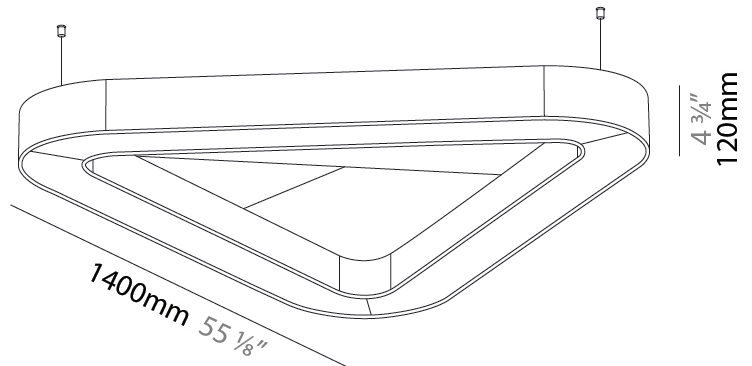

GENERAL

Series: Victory Acoustic
Brand: Prolicht
Division: Architectural
Mounting Type: Suspension
Mounting Location: Ceiling
Subcategory: Acoustic

PHYSICAL

Shape: Round
Length (mm): 1400
Length (in): 55 ¹/₈
Width (mm): 1271
Width (in): 50 ¹/₁₆
Height (mm): 120
Height (in): 4 ³/₄
Light Distribution: Direct
Diffuser: PMMA - Opal / Micro-Prism
Fixture Finish: SSR / BKV / CWI / CRY / HAB / UFT / ITA / RUA / FTG / MYG / LOD / PUS / FRO / FUP / KIA / POP / BLS / SPG / MEY / GOH / GUM / CHC / COM / ABZ / JAG / OBR / MOS / ROR
Accent Finish: ANC / ASH / BNA / BTC / BZE / CEL / EGG / EVG / FOG / FOS / FST / FUA / IRI / IRO / KHA / LIC / LIM / MER / MSN / MUS / ONX / PEA / PLU / POL / PPY / RAY / ROY / RST / STE / SWD / TAN / TAU
Fixture Material: Aluminum
Cable Details: 2 000mm / 78 3/4" or 6 000mm / 236 1/4" Transparent Cable

ELECTRICAL

Lamp Type: LED (Zhaga Standard)
Input Wattage (W): 88.1
Total Output Wattage (W): 80
Dimming: Non-Dimmable
Driver Included: Yes
Driver Location: Integrated
Driver Type: Constant Current - Universal
Driver Class: Class 2
Input Voltage (V): 120 - 277

LED

Color Temperature (°K): 2700 / 3000 / 3500 / 4000
Max. Delivered Lumen (lm): Max. 8866
Nominal Lumen (lm): Max. 12090
CRI: >90 CRI
Lamp Life (hrs): 50000

OPTICAL

RATINGS AND CERTIFICATIONS

Certified By: CSA Certified to UL and CSA Standards
IP rating: IP20