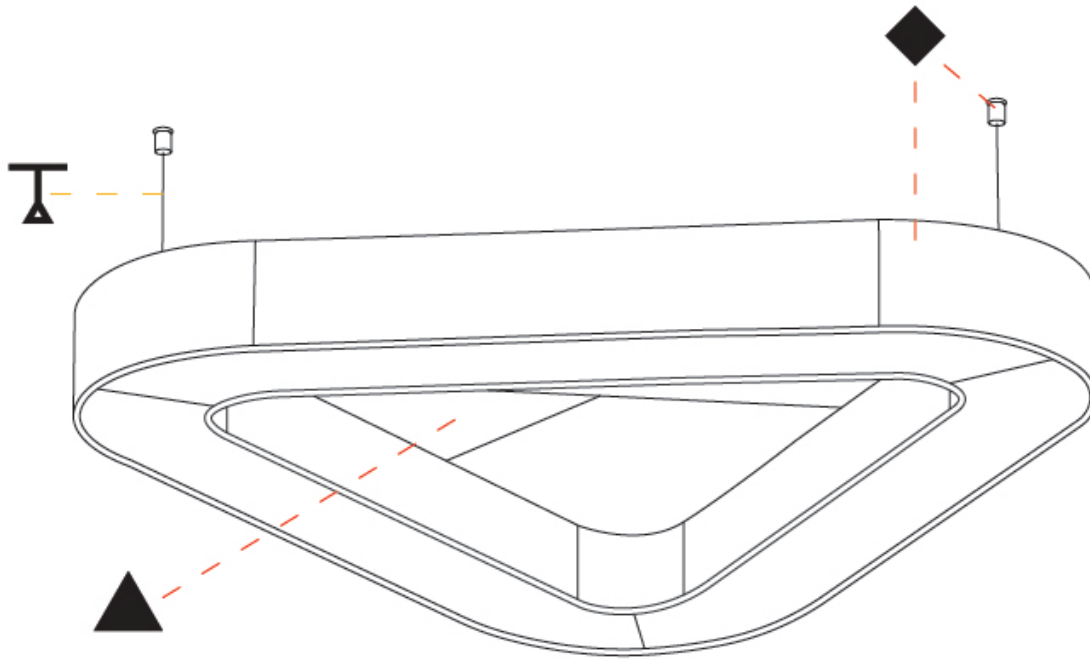

VICTORY ACOUSTIC SUSPENSION

A300742-

PROJECT
TYPE
SPECIFIER
QUANTITY
DATE

A