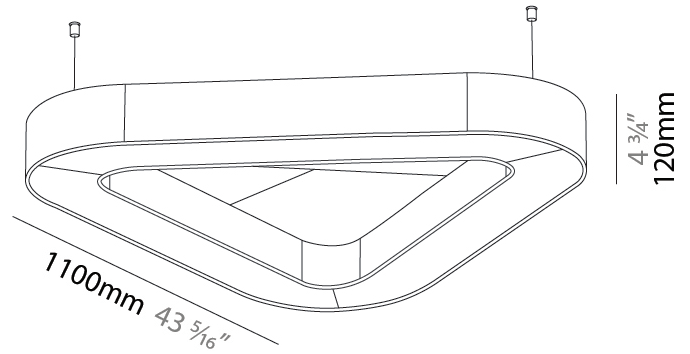

GENERAL

Series: Victory Acoustic
Brand: Prolicht
Division: Architectural
Mounting Type: Suspension
Mounting Location: Ceiling
Subcategory: Acoustic

PHYSICAL

Shape: Round
Length (mm): 1100
Length (in): 43 ⁵/₁₆
Width (mm): 1012
Width (in): 39 ¹³/₁₆
Height (mm): 120
Height (in): 4 ³/₄
Light Distribution: Direct
Diffuser: PMMA - Opal / Micro-Prism
Fixture Finish: SSR / BKV / CWI / CRY / HAB / UFT / ITA / RUA / FTG / MYG / LOD / PUS / FRO / FUP / KIA / POP / BLS / SPG / MEY / GOH / GUM / CHC / COM / ABZ / JAG / OBR / MOS / ROR
Accent Finish: ANC / ASH / BNA / BTC / BZE / CEL / EGG / EVG / FOG / FOS / FST / FUA / IRI / IRO / KHA / LIC / LIM / MER / MSN / MUS / ONX / PEA / PLU / POL / PPY / RAY / ROY / RST / STE / SWD / TAN / TAU
Fixture Material: Aluminum
Cable Details: 2 000mm / 78 3/4" or 6 000mm / 236 1/4" Transparent Cable

ELECTRICAL

Lamp Type: LED (Zhaga Standard)
Input Wattage (W): 44.1
Total Output Wattage (W): 40
Dimming: Non-Dimmable
Driver Included: Yes
Driver Location: Integrated
Driver Type: Constant Current - Universal
Driver Class: Class 2
Input Voltage (V): 120 - 277

LED

Color Temperature (°K): 2700 / 3000 / 3500 / 4000
Max. Delivered Lumen (lm): 3734 / 3865 / 4538 / 3929
Nominal Lumen (lm): 5745 / 5946 / 6982 / 6045
CRI: >90 CRI
Lamp Life (hrs): 50000

OPTICAL

RATINGS AND CERTIFICATIONS

Certified By: CSA Certified to UL and CSA Standards
IP rating: IP20